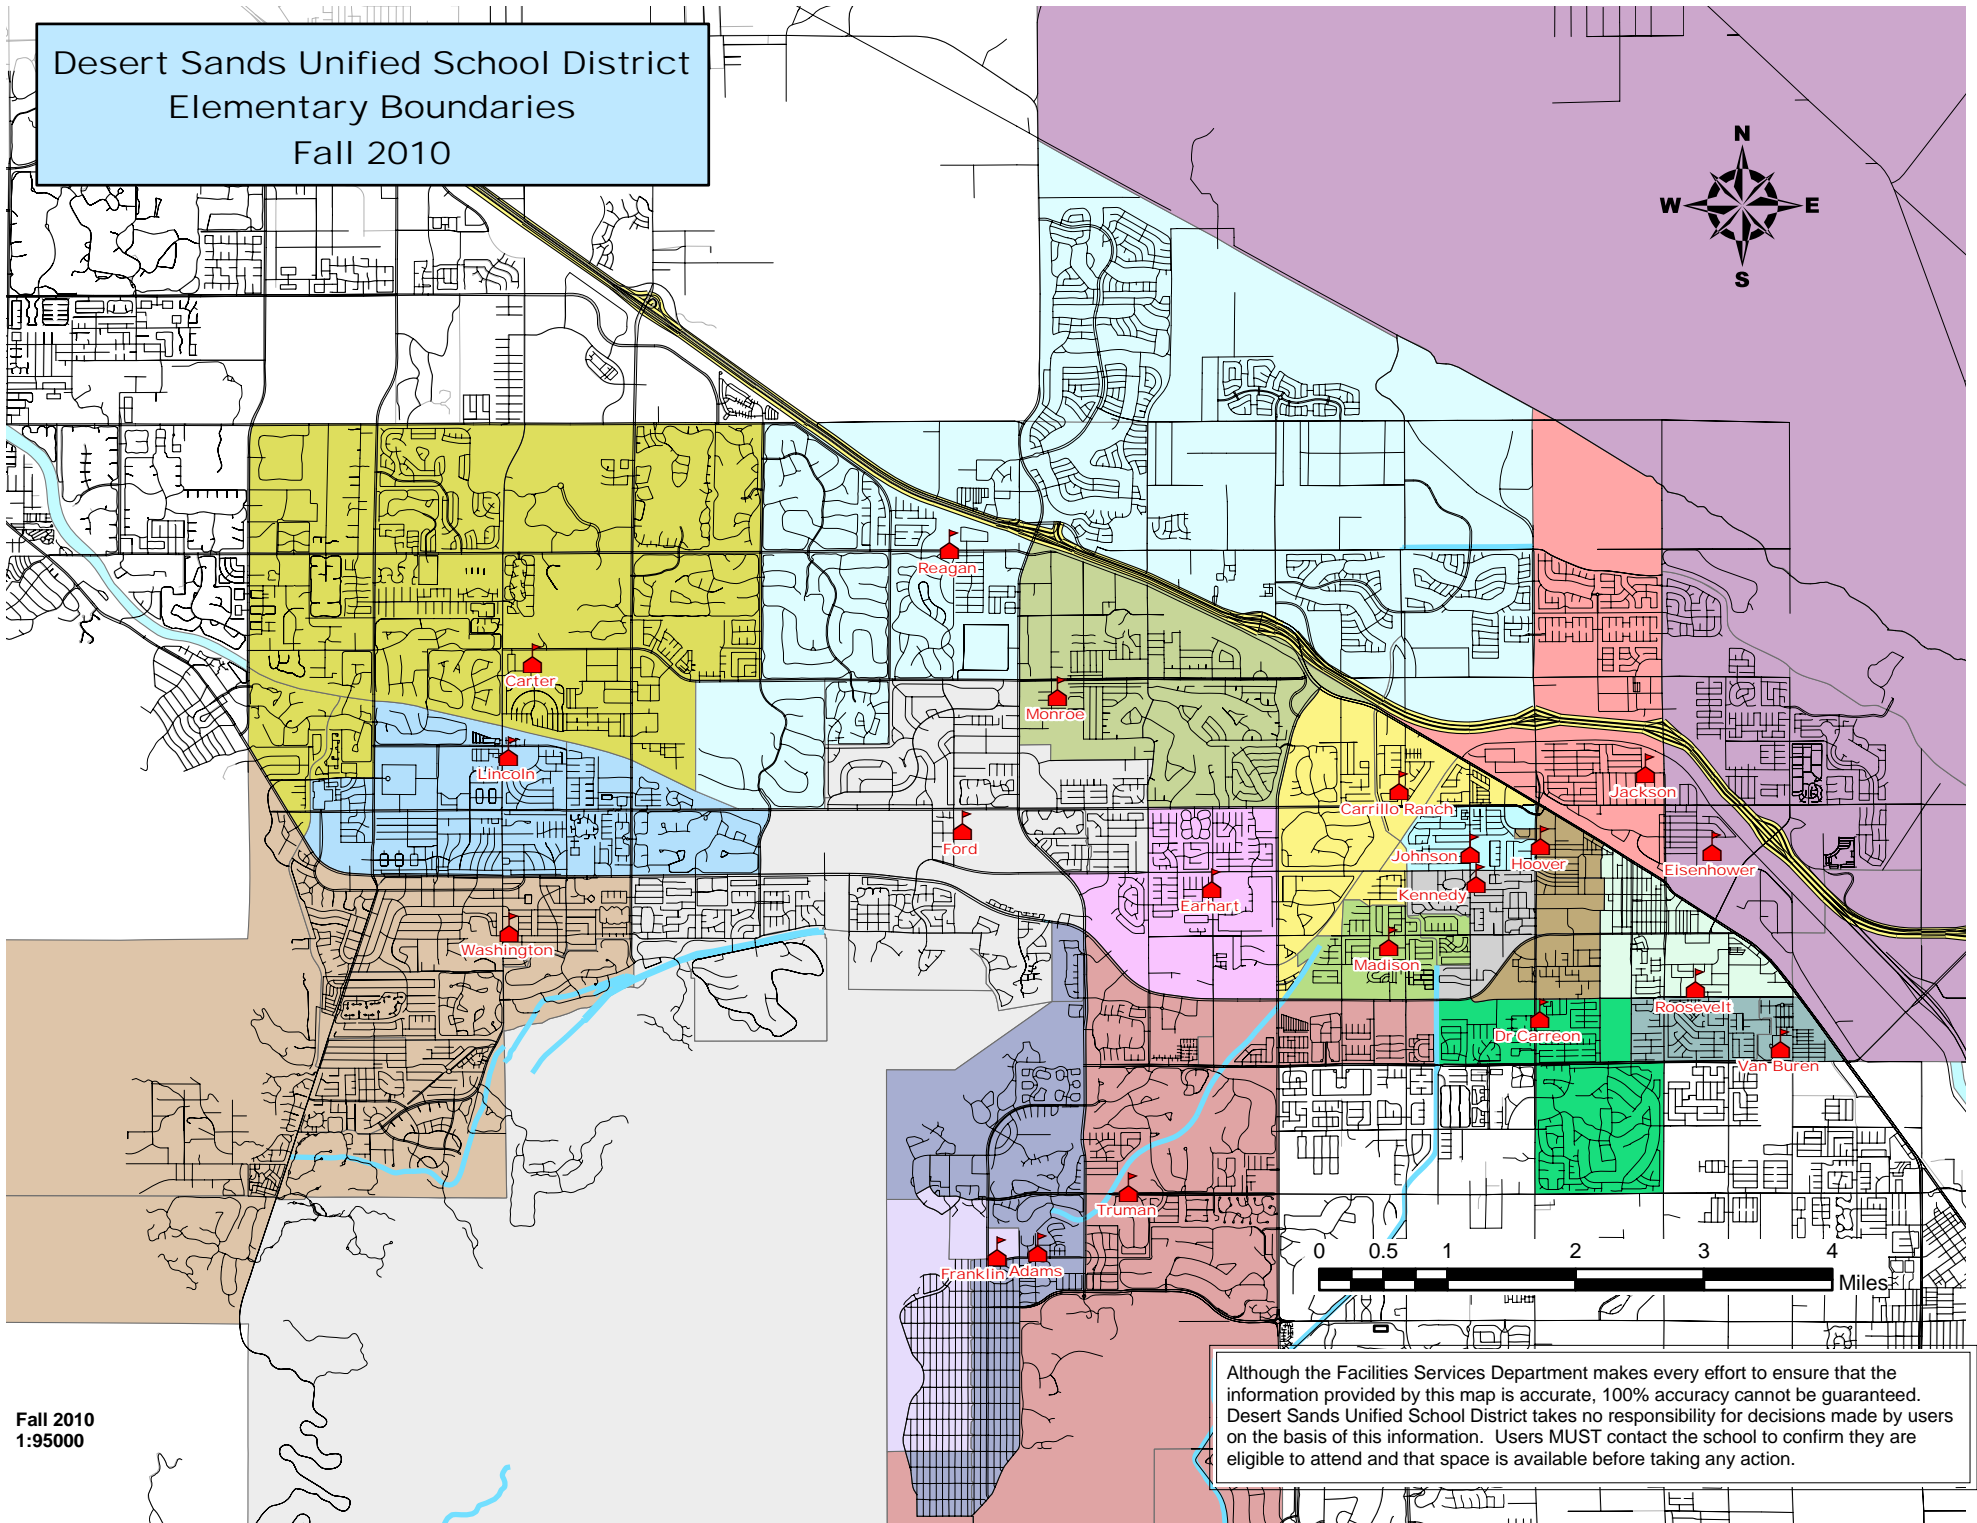

Desert Sands Unified School District  
Elementary Boundaries  
Fall 2010

Fall 2010  
1:95000

Although the Facilities Services Department makes every effort to ensure that the information provided by this map is accurate, 100% accuracy cannot be guaranteed. Desert Sands Unified School District takes no responsibility for decisions made by users on the basis of this information. Users **MUST** contact the school to confirm they are eligible to attend and that space is available before taking any action.