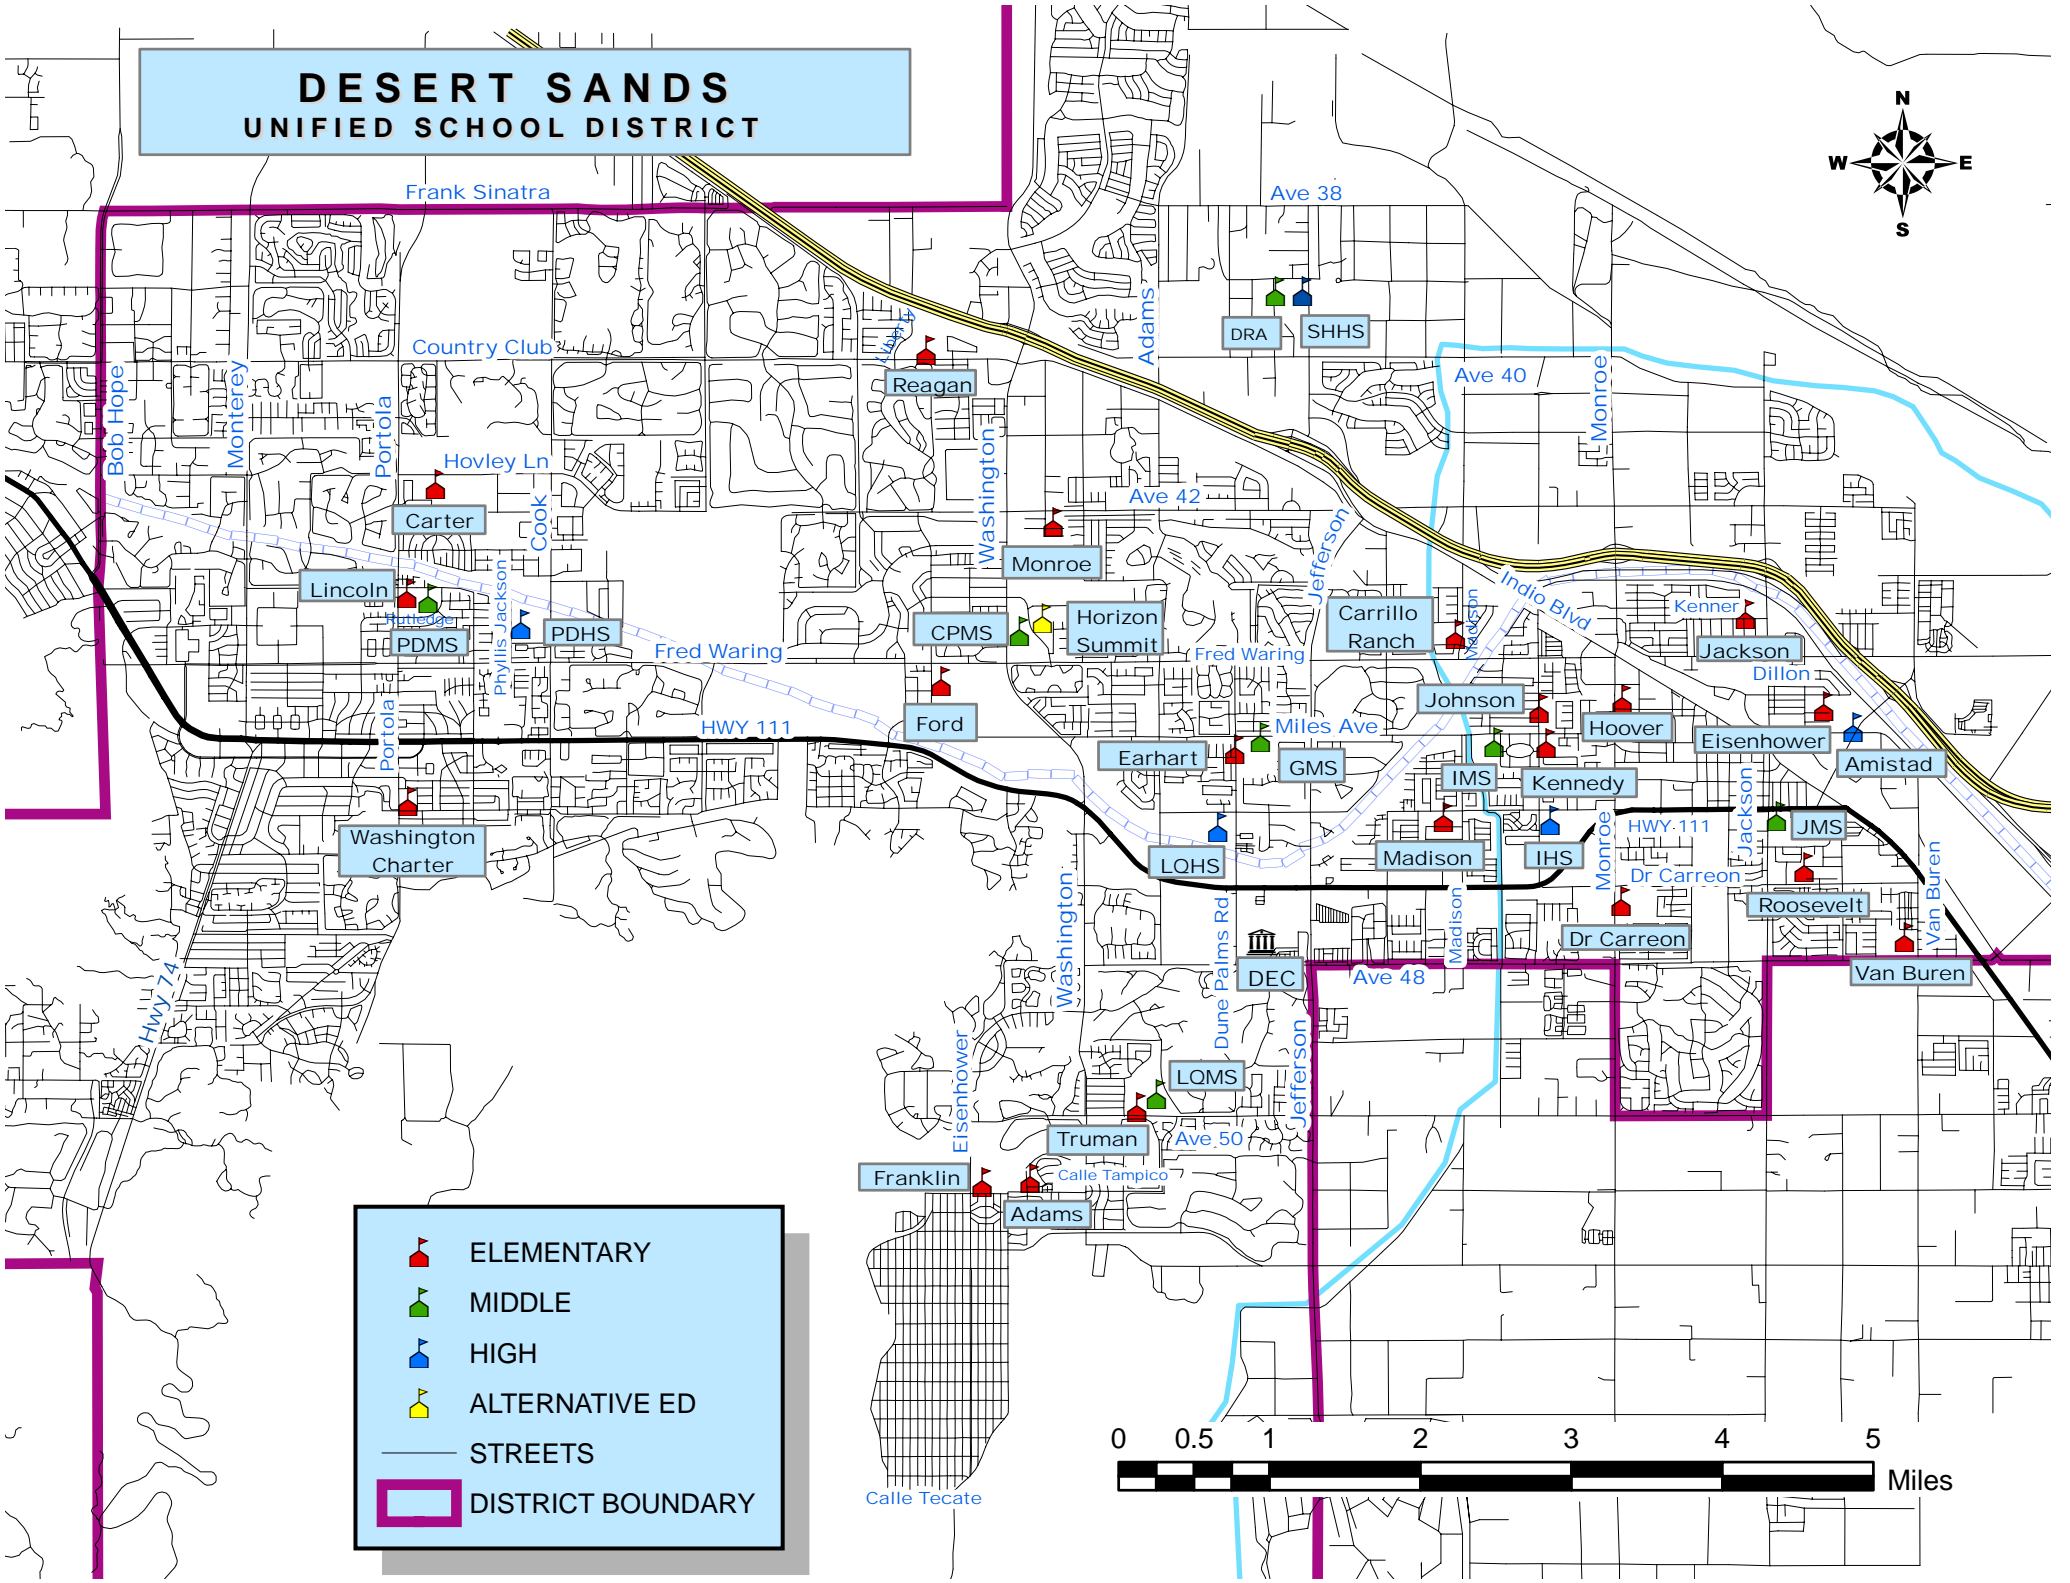

# DESERT SANDS UNIFIED SCHOOL DISTRICT

	ELEMENTARY
	MIDDLE
	HIGH
	ALTERNATIVE ED
	STREETS
	DISTRICT BOUNDARY

Calle Tecate

Franklin

Adams

Truman

LQMS

DEC

LOHS

Washington

Earhart

Ford

CPMS

Monroe

Reagan

Washington

Country Club

Frank Sinatra

Ave 38

DRA

SHHS

Ave 40

Ave 42

Horizon Summit

GMS

IHS

Ave 48

LQMS

Ave 50

Truman

Adams

Franklin