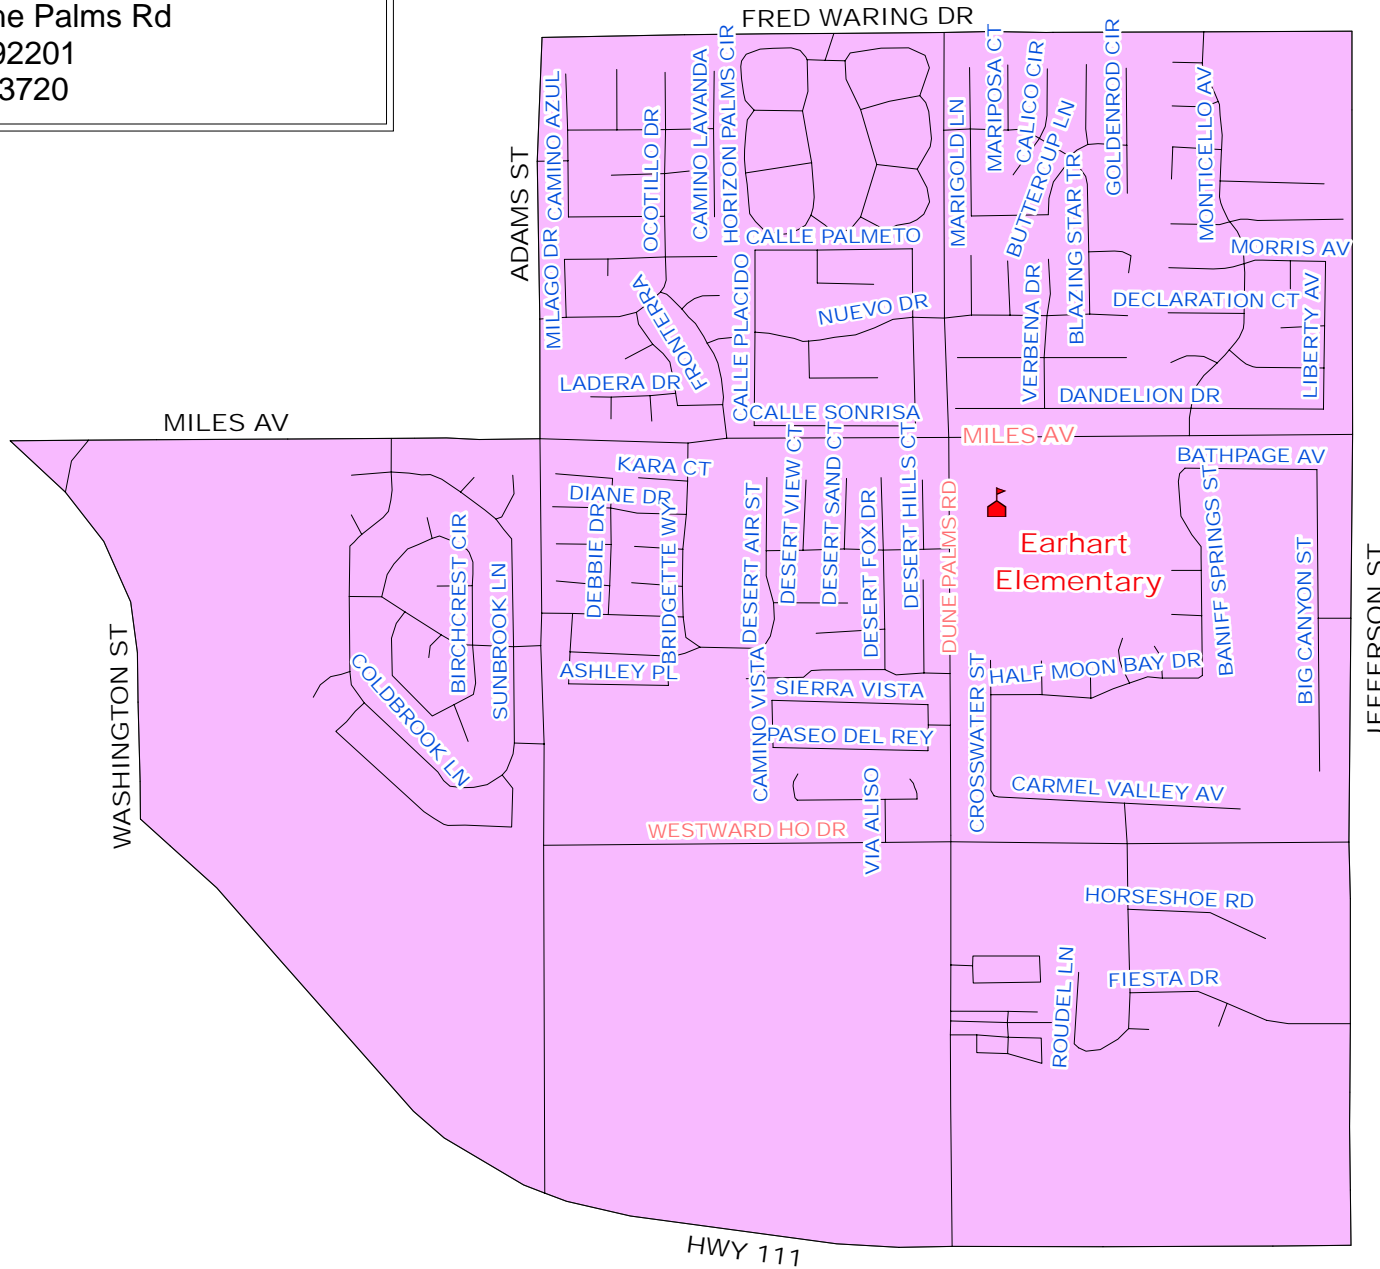

Amelia Earhart Elementary School
 45250 Dune Palms Rd
 Indio, CA 92201
 (760) 200-3720

Although the Facilities Services Department makes every effort to ensure that the information provided by this map is accurate, 100% accuracy cannot be guaranteed. Desert Sands Unified School District takes no responsibility for decisions made by users on the basis of this information. Users MUST contact the school to confirm they are eligible to attend and that space is available before taking any action.