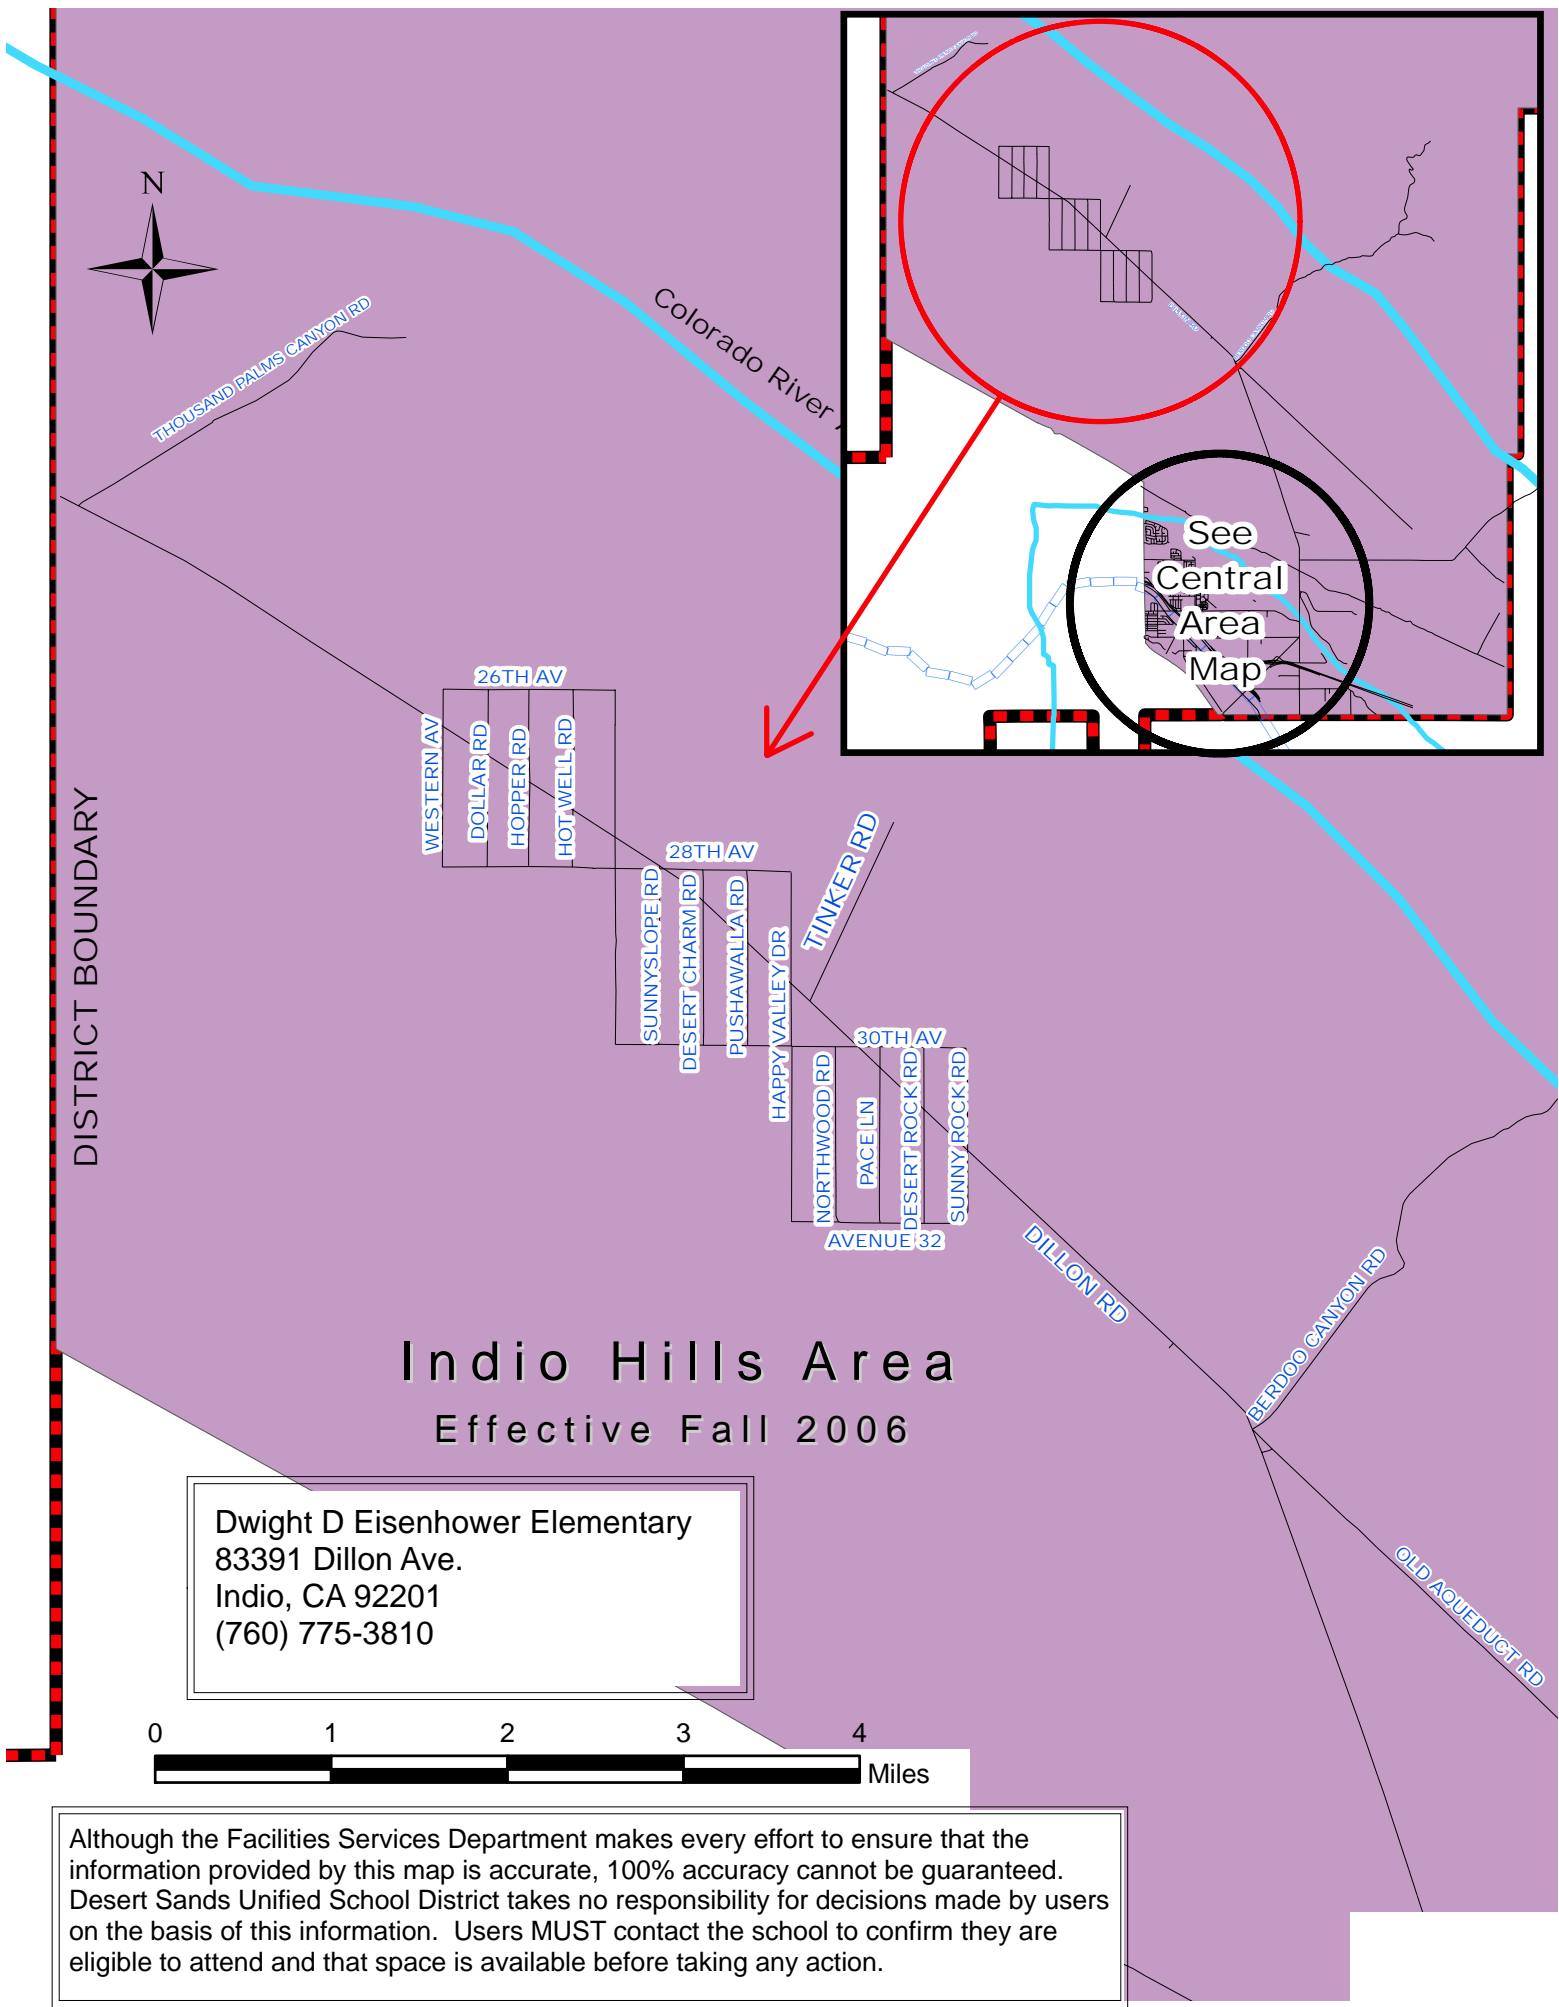

Dwight D Eisenhower Elementary
83391 Dillon Ave.
Indio, CA 92201
(760) 775-3810

Central Area

Effective Fall 2006

Jackson St

Although the Facilities Services Department makes every effort to ensure that the information provided by this map is accurate, 100% accuracy cannot be guaranteed. Desert Sands Unified School District takes no responsibility for decisions made by users on the basis of this information. Users MUST contact the school to confirm they are eligible to attend and that space is available before taking any action.

Indio Hills Area

Effective Fall 2006

Dwight D Eisenhower Elementary
 83391 Dillon Ave.
 Indio, CA 92201
 (760) 775-3810

Although the Facilities Services Department makes every effort to ensure that the information provided by this map is accurate, 100% accuracy cannot be guaranteed. Desert Sands Unified School District takes no responsibility for decisions made by users on the basis of this information. Users MUST contact the school to confirm they are eligible to attend and that space is available before taking any action.