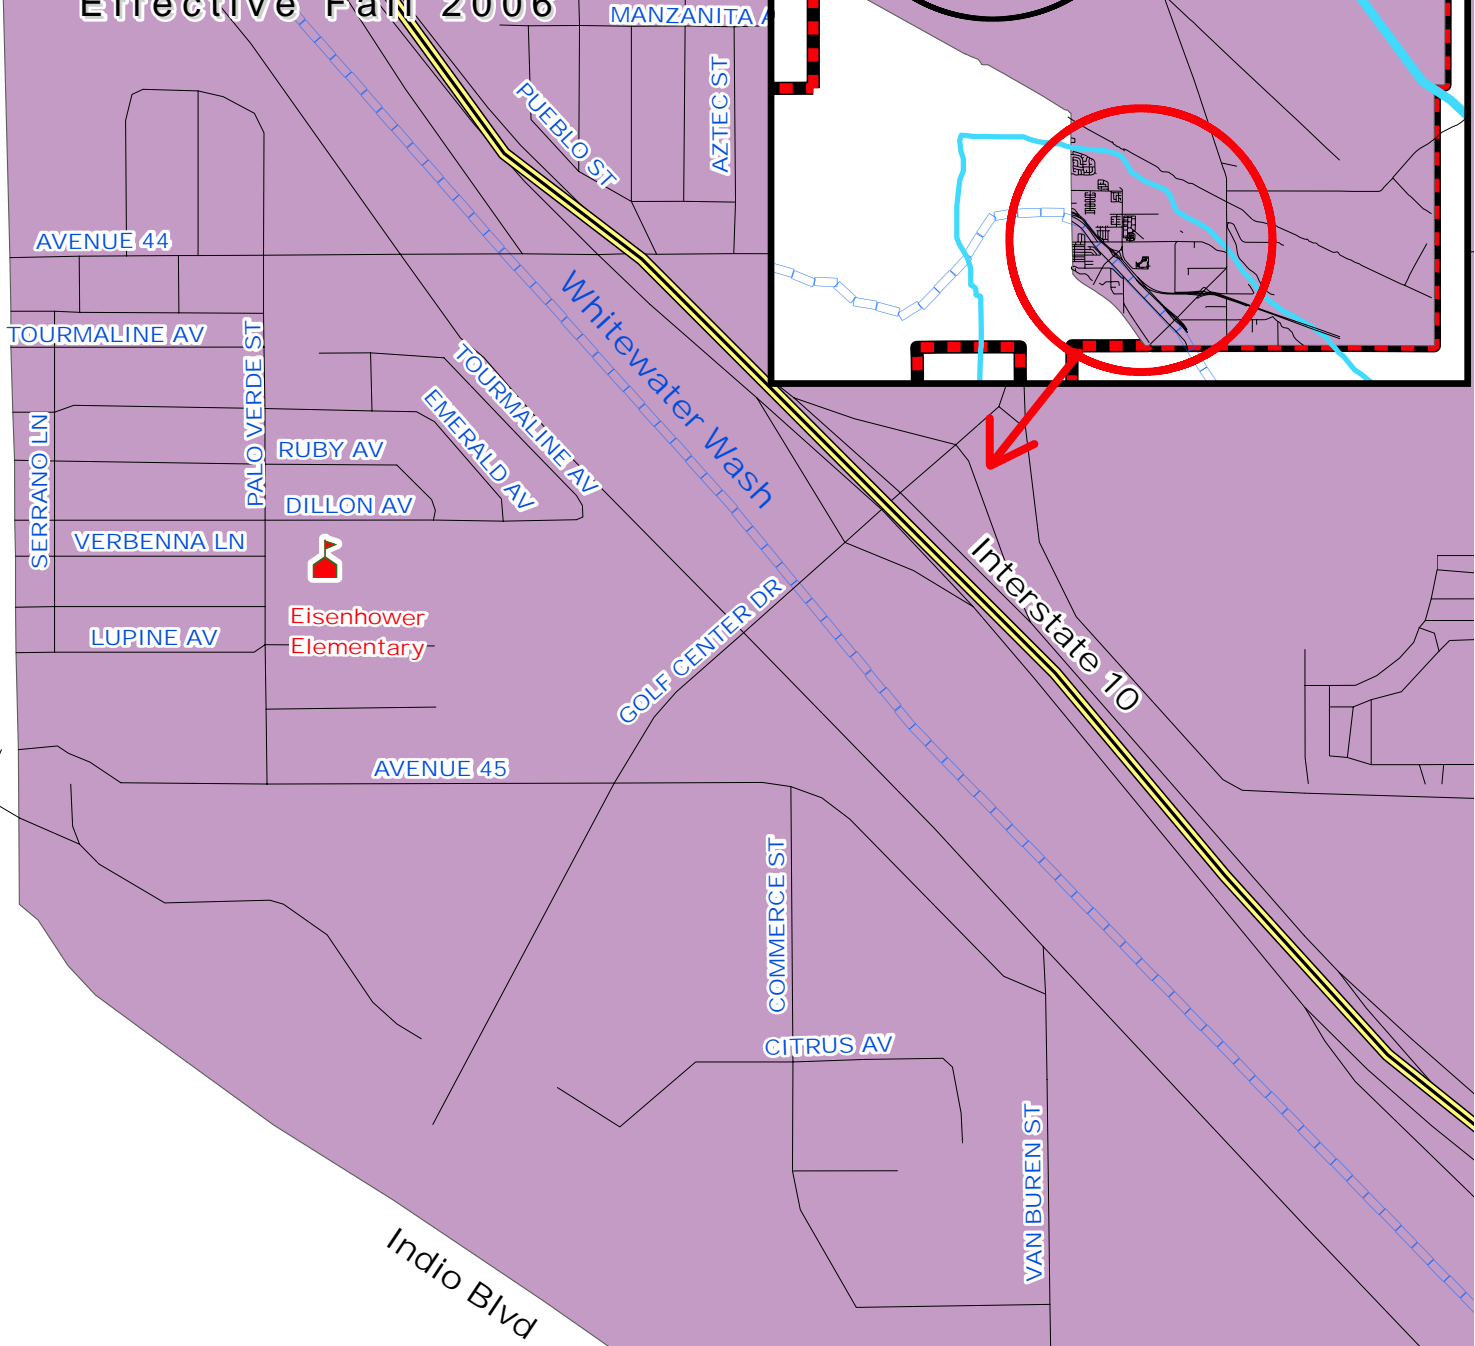

Dwight D Eisenhower Elementary
83391 Dillon Ave.
Indio, CA 92201
(760) 775-3810

Central Area

Effective Fall 2006

Jackson St

Although the Facilities Services Department makes every effort to ensure that the information provided by this map is accurate, 100% accuracy cannot be guaranteed. Desert Sands Unified School District takes no responsibility for decisions made by users on the basis of this information. Users MUST contact the school to confirm they are eligible to attend and that space is available before taking any action.

Indio Hills Area

Effective Fall 2006

Dwight D Eisenhower Elementary
 83391 Dillon Ave.
 Indio, CA 92201
 (760) 775-3810

Although the Facilities Services Department makes every effort to ensure that the information provided by this map is accurate, 100% accuracy cannot be guaranteed. Desert Sands Unified School District takes no responsibility for decisions made by users on the basis of this information. Users MUST contact the school to confirm they are eligible to attend and that space is available before taking any action.