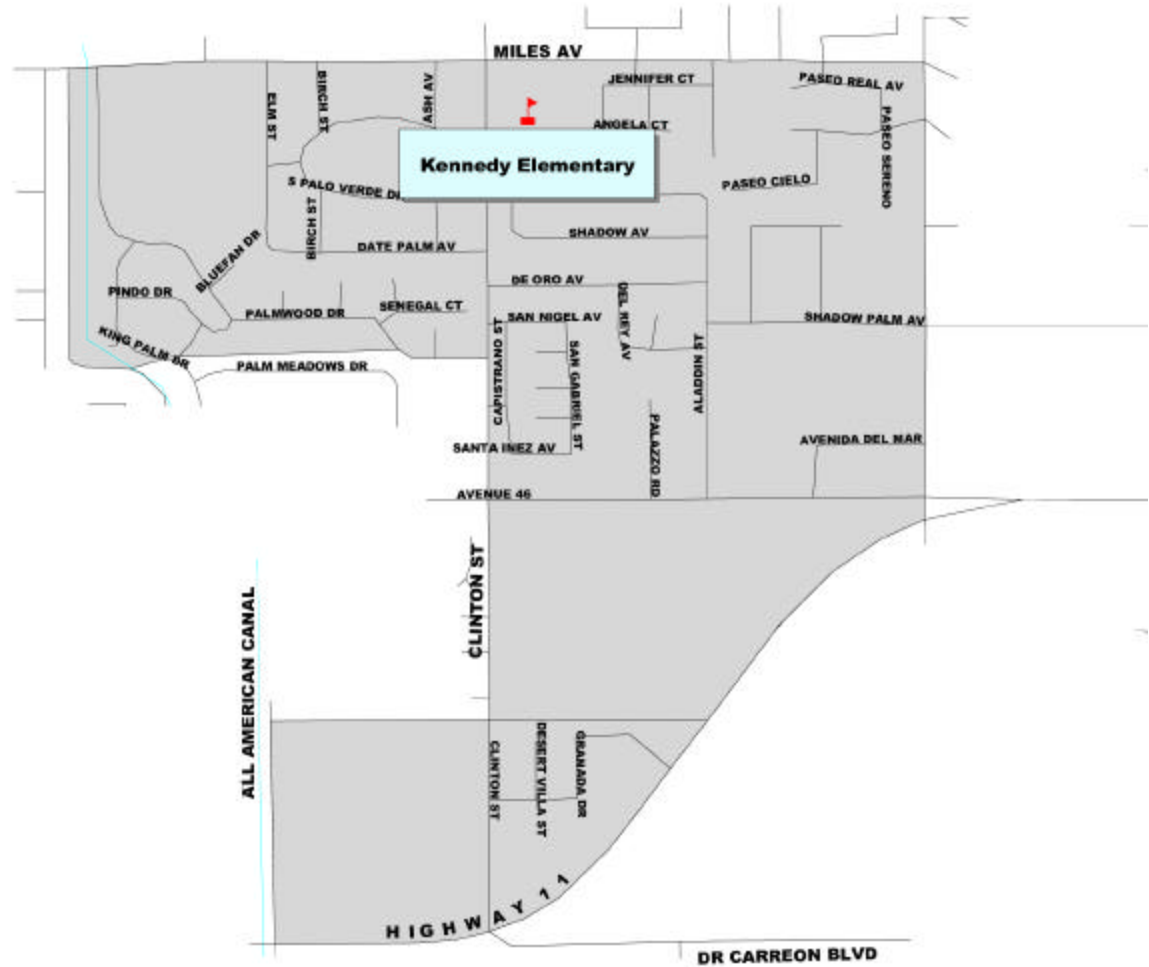

**Desert Sands Unified School District  
Kennedy Elementary Boundary**

**Kennedy Elementary School  
45100 Clinton St  
Indio, CA 92201  
(760) 775-3840**

Although the Facilities Services Department makes every effort to ensure that the information provided by this map is accurate, 100% accuracy cannot be guaranteed. Desert Sands Unified School District takes no responsibility for decisions made by users on the basis of this information. Users MUST contact the school to confirm they are eligible to attend before taking any action.