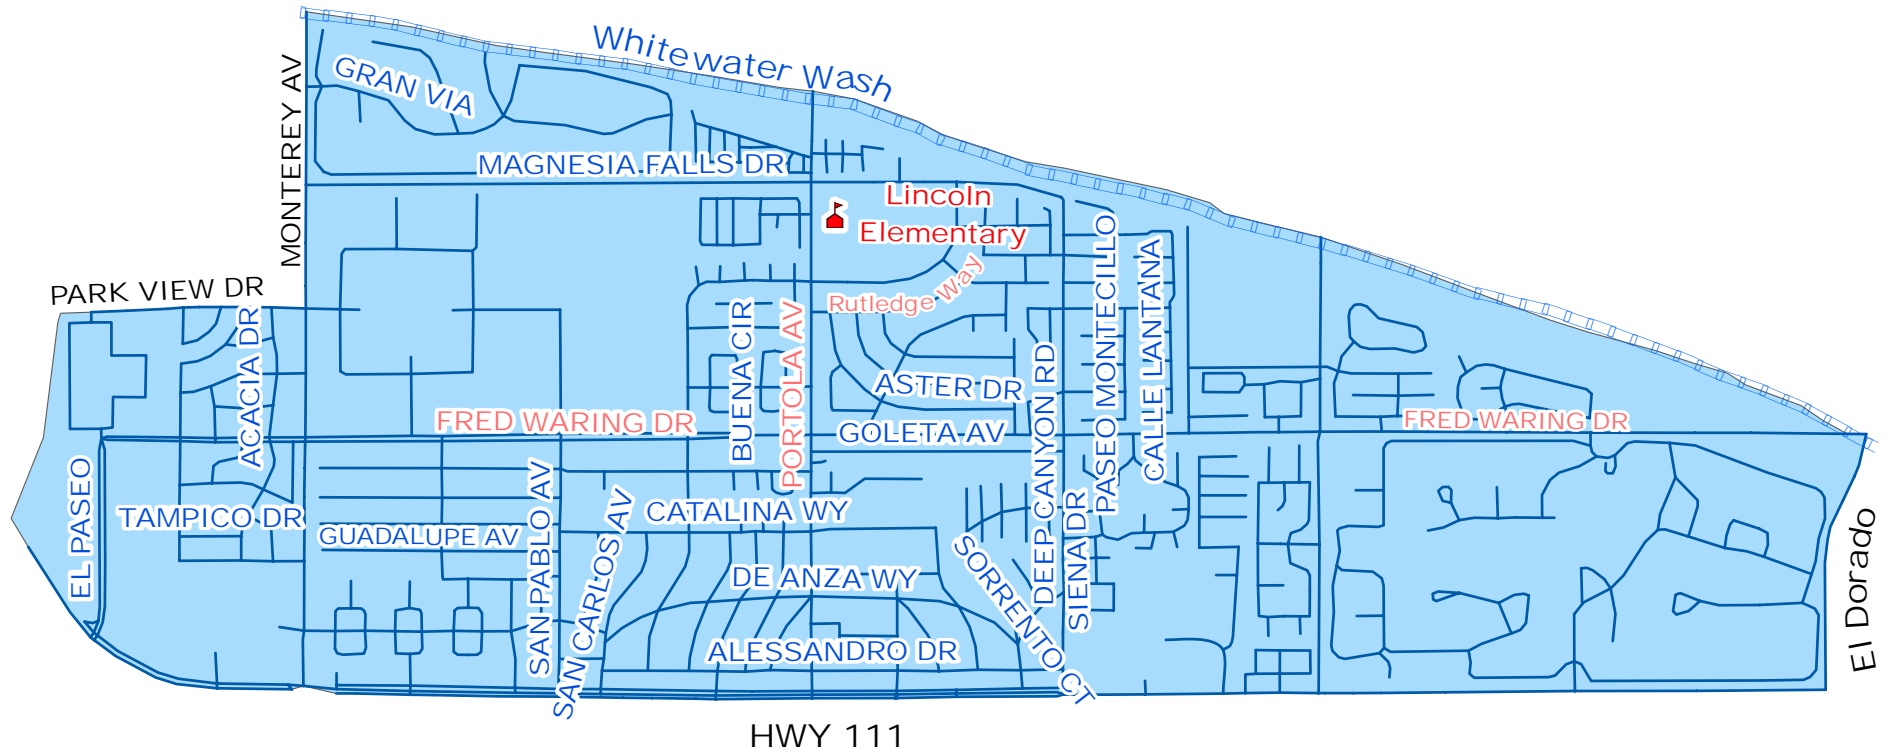

Abraham Lincoln Elementary School
74100 Rutledge Way
Palm Desert, CA 92260
(760) 862-4340

Although the Facilities Services Department makes every effort to ensure that the information provided by this map is accurate, 100% accuracy cannot be guaranteed. Desert Sands Unified School District takes no responsibility for decisions made by users on the basis of this information. Users MUST contact the school to confirm they are eligible to attend and that space is available before taking any action.