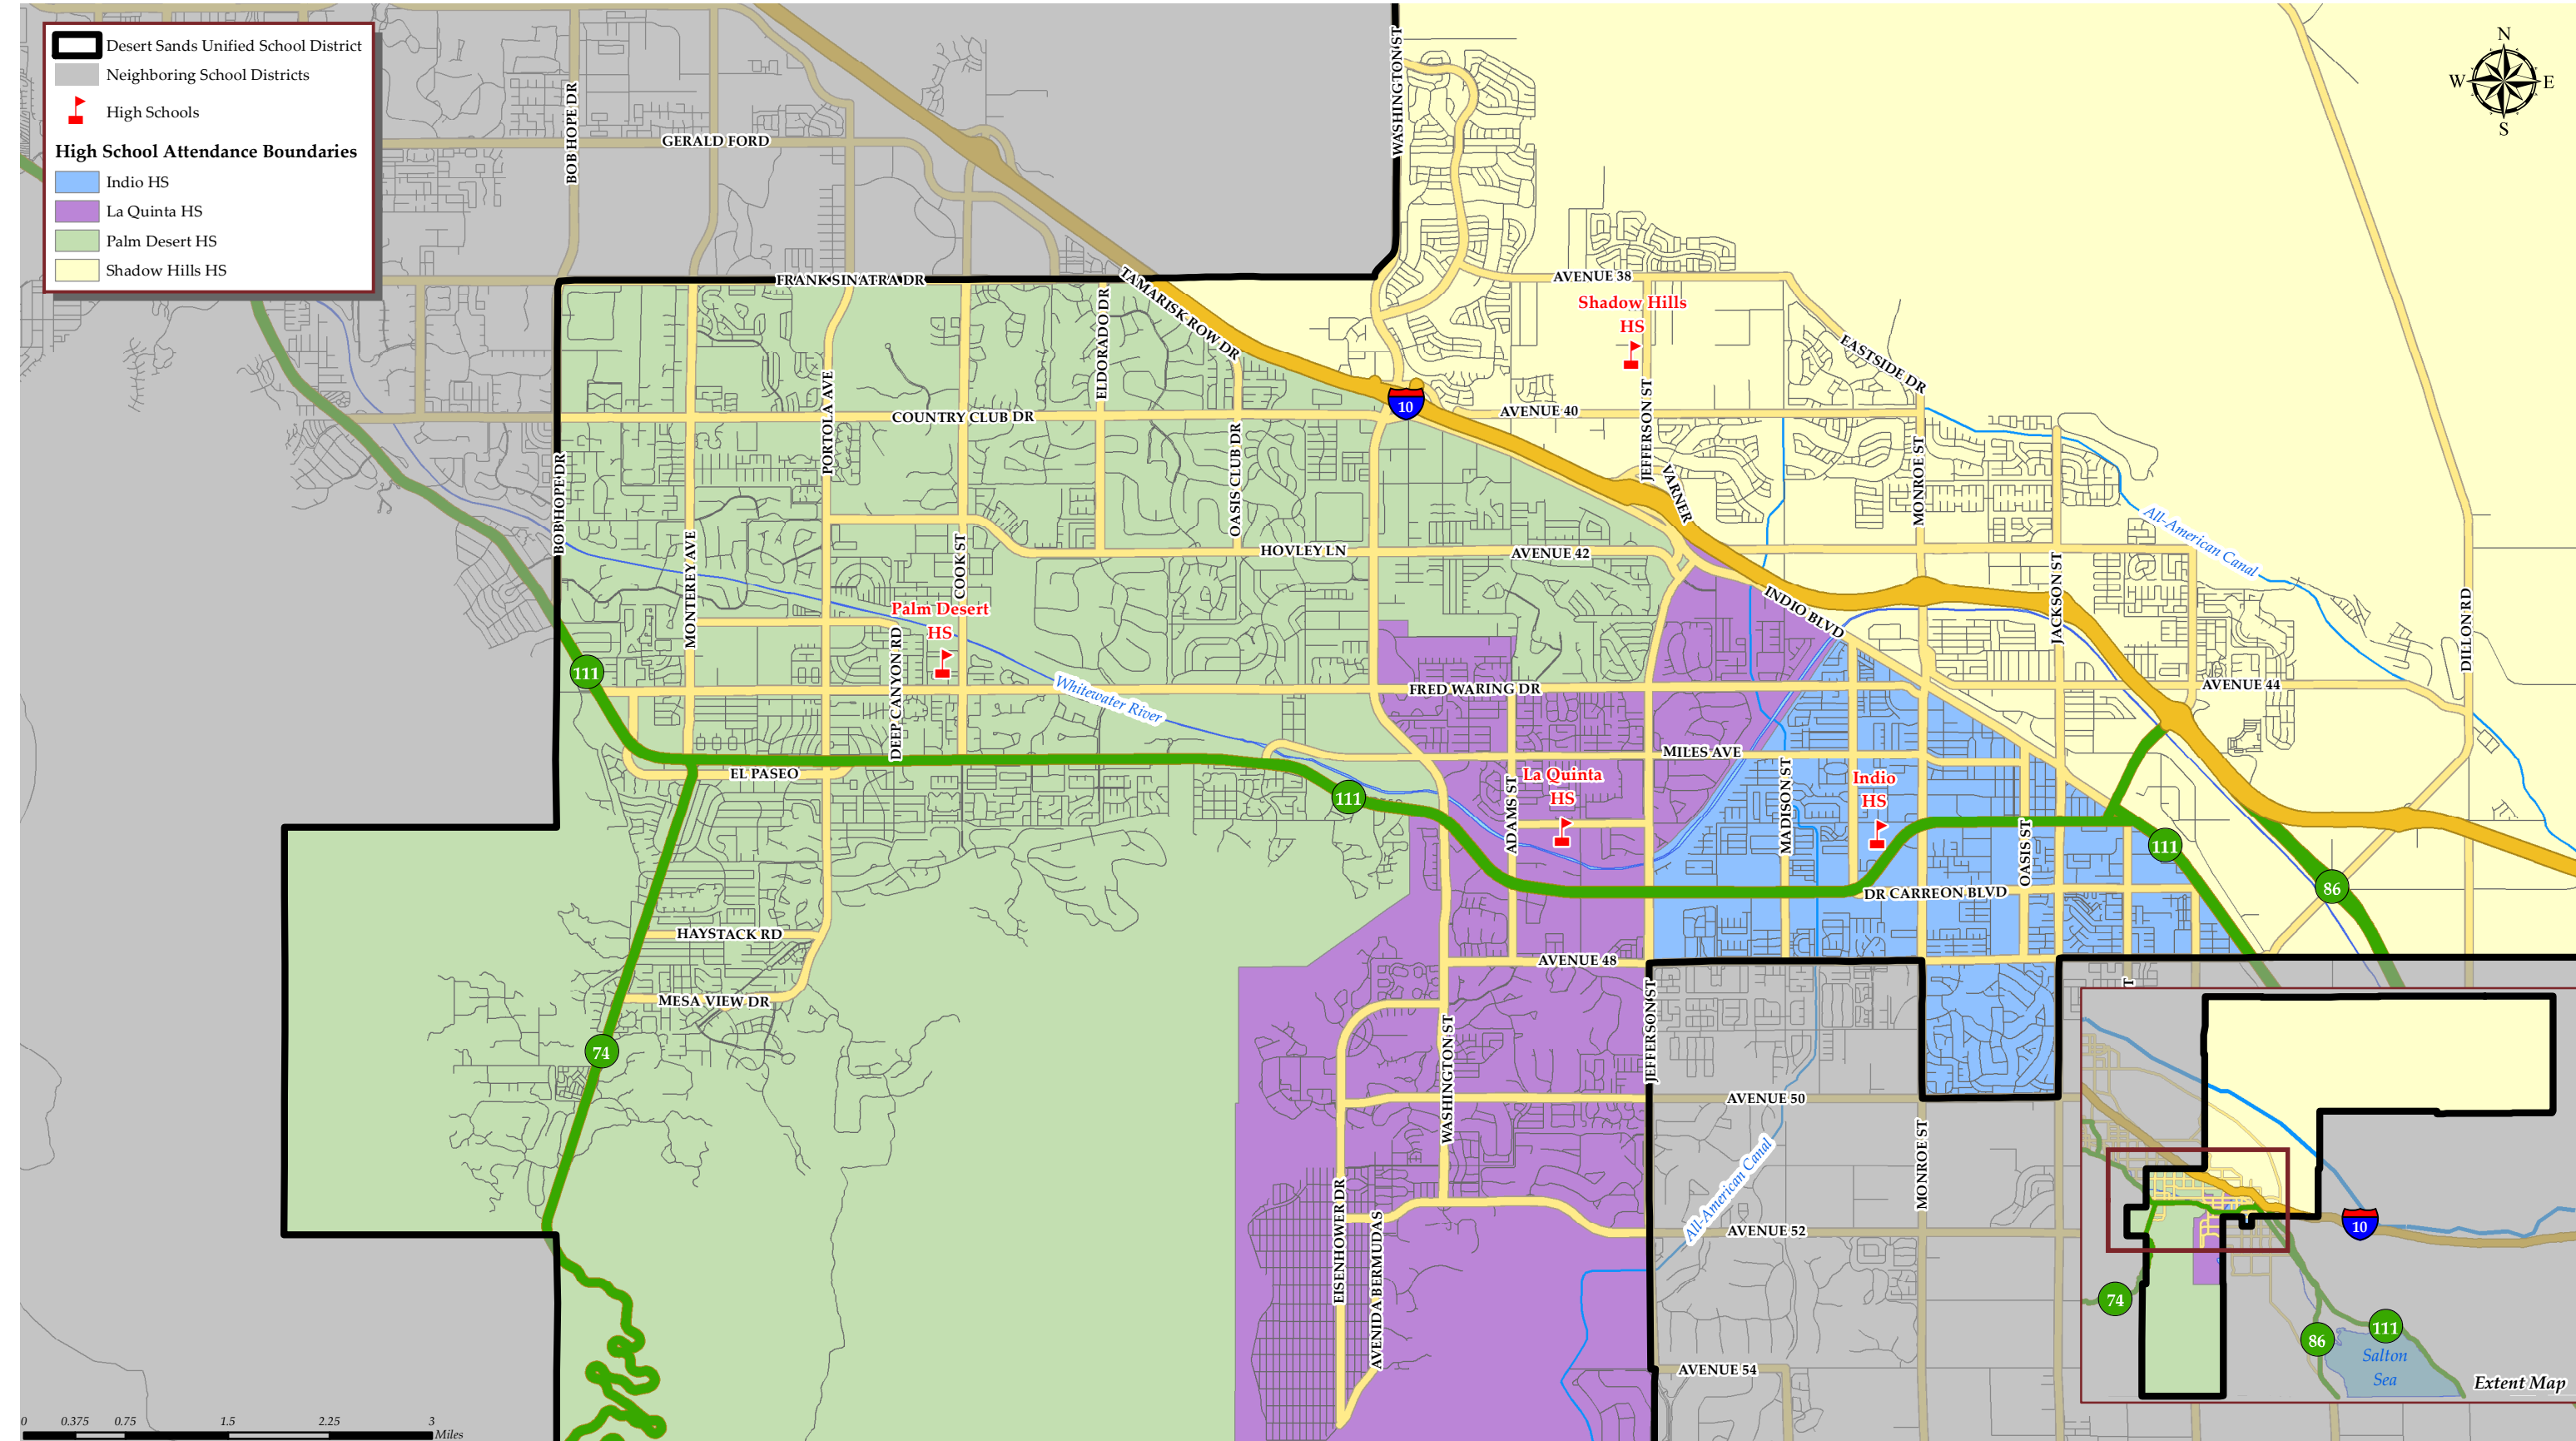

DESERT SANDS UNIFIED SCHOOL DISTRICT

HIGH SCHOOL ATTENDANCE BOUNDARIES

	Desert Sands Unified School District
	Neighboring School Districts
	High Schools
High School Attendance Boundaries	
	Indio HS
	La Quinta HS
	Palm Desert HS
	Shadow Hills HS

0 0.375 0.75 1.5 2.25 3 Miles
August 2018