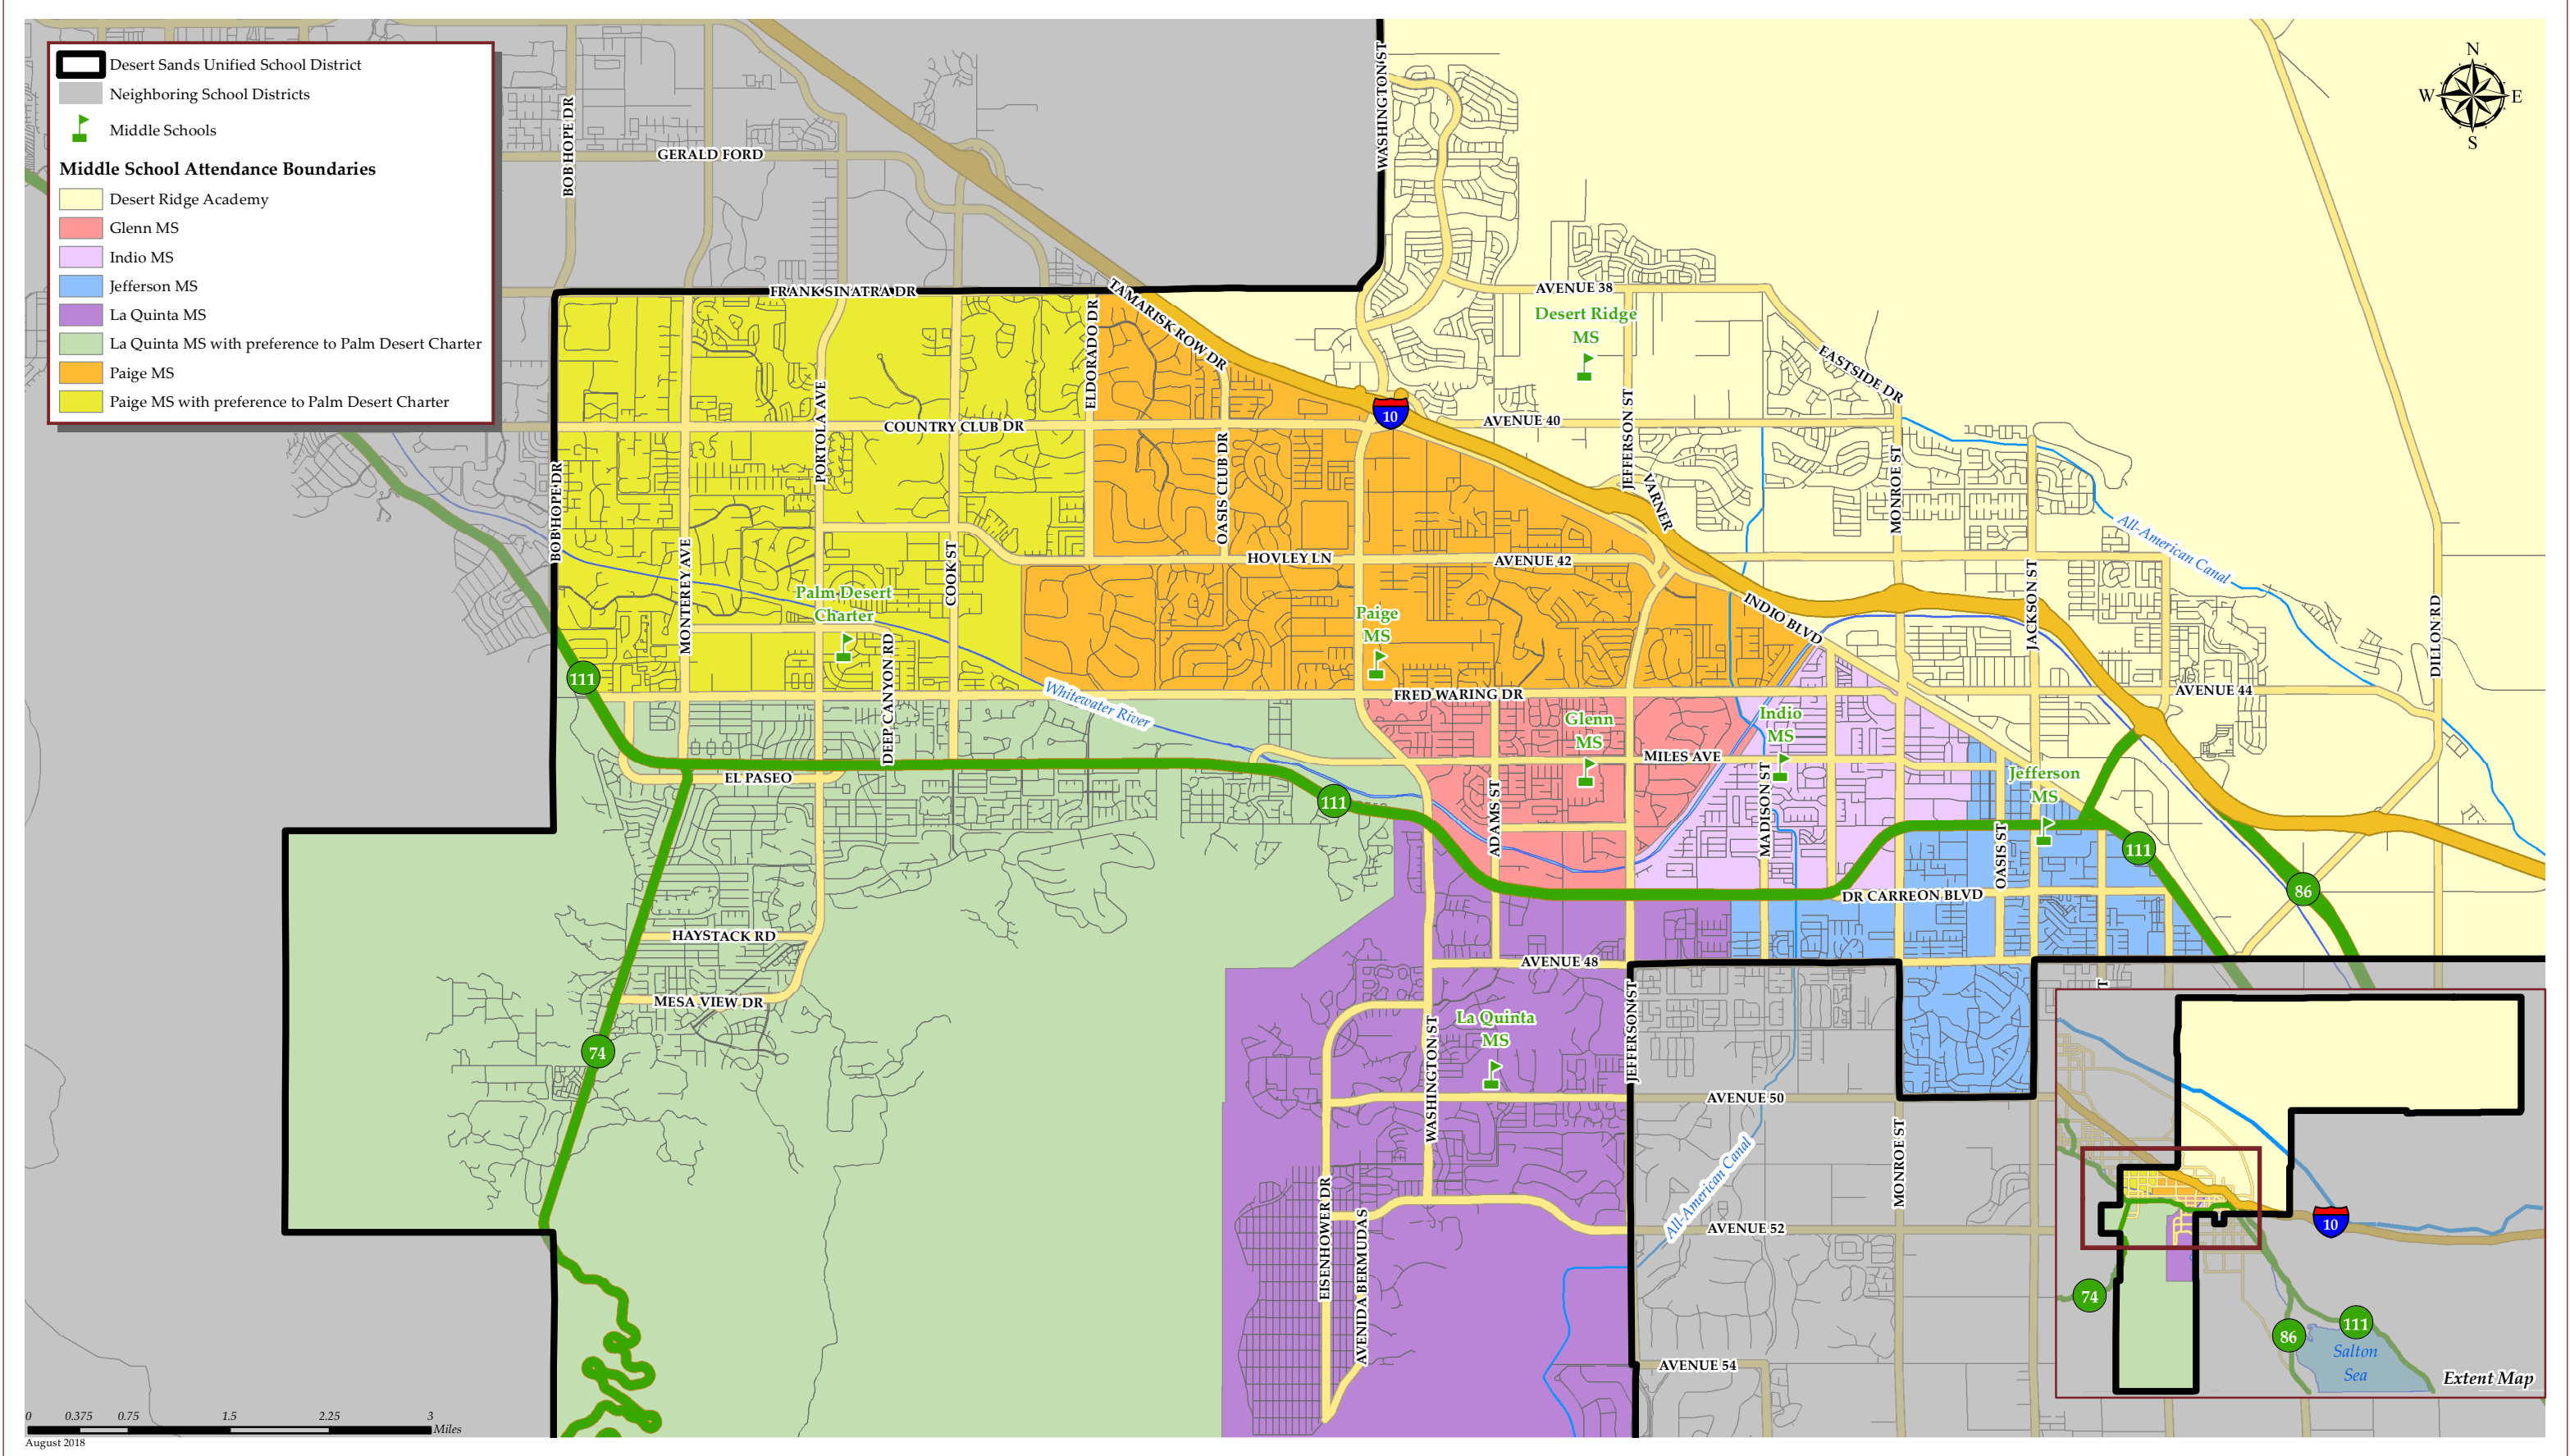

DESERT SANDS UNIFIED SCHOOL DISTRICT

MIDDLE SCHOOL ATTENDANCE BOUNDARIES

0 0.375 0.75 1.5 2.25 3 Miles
August 2018