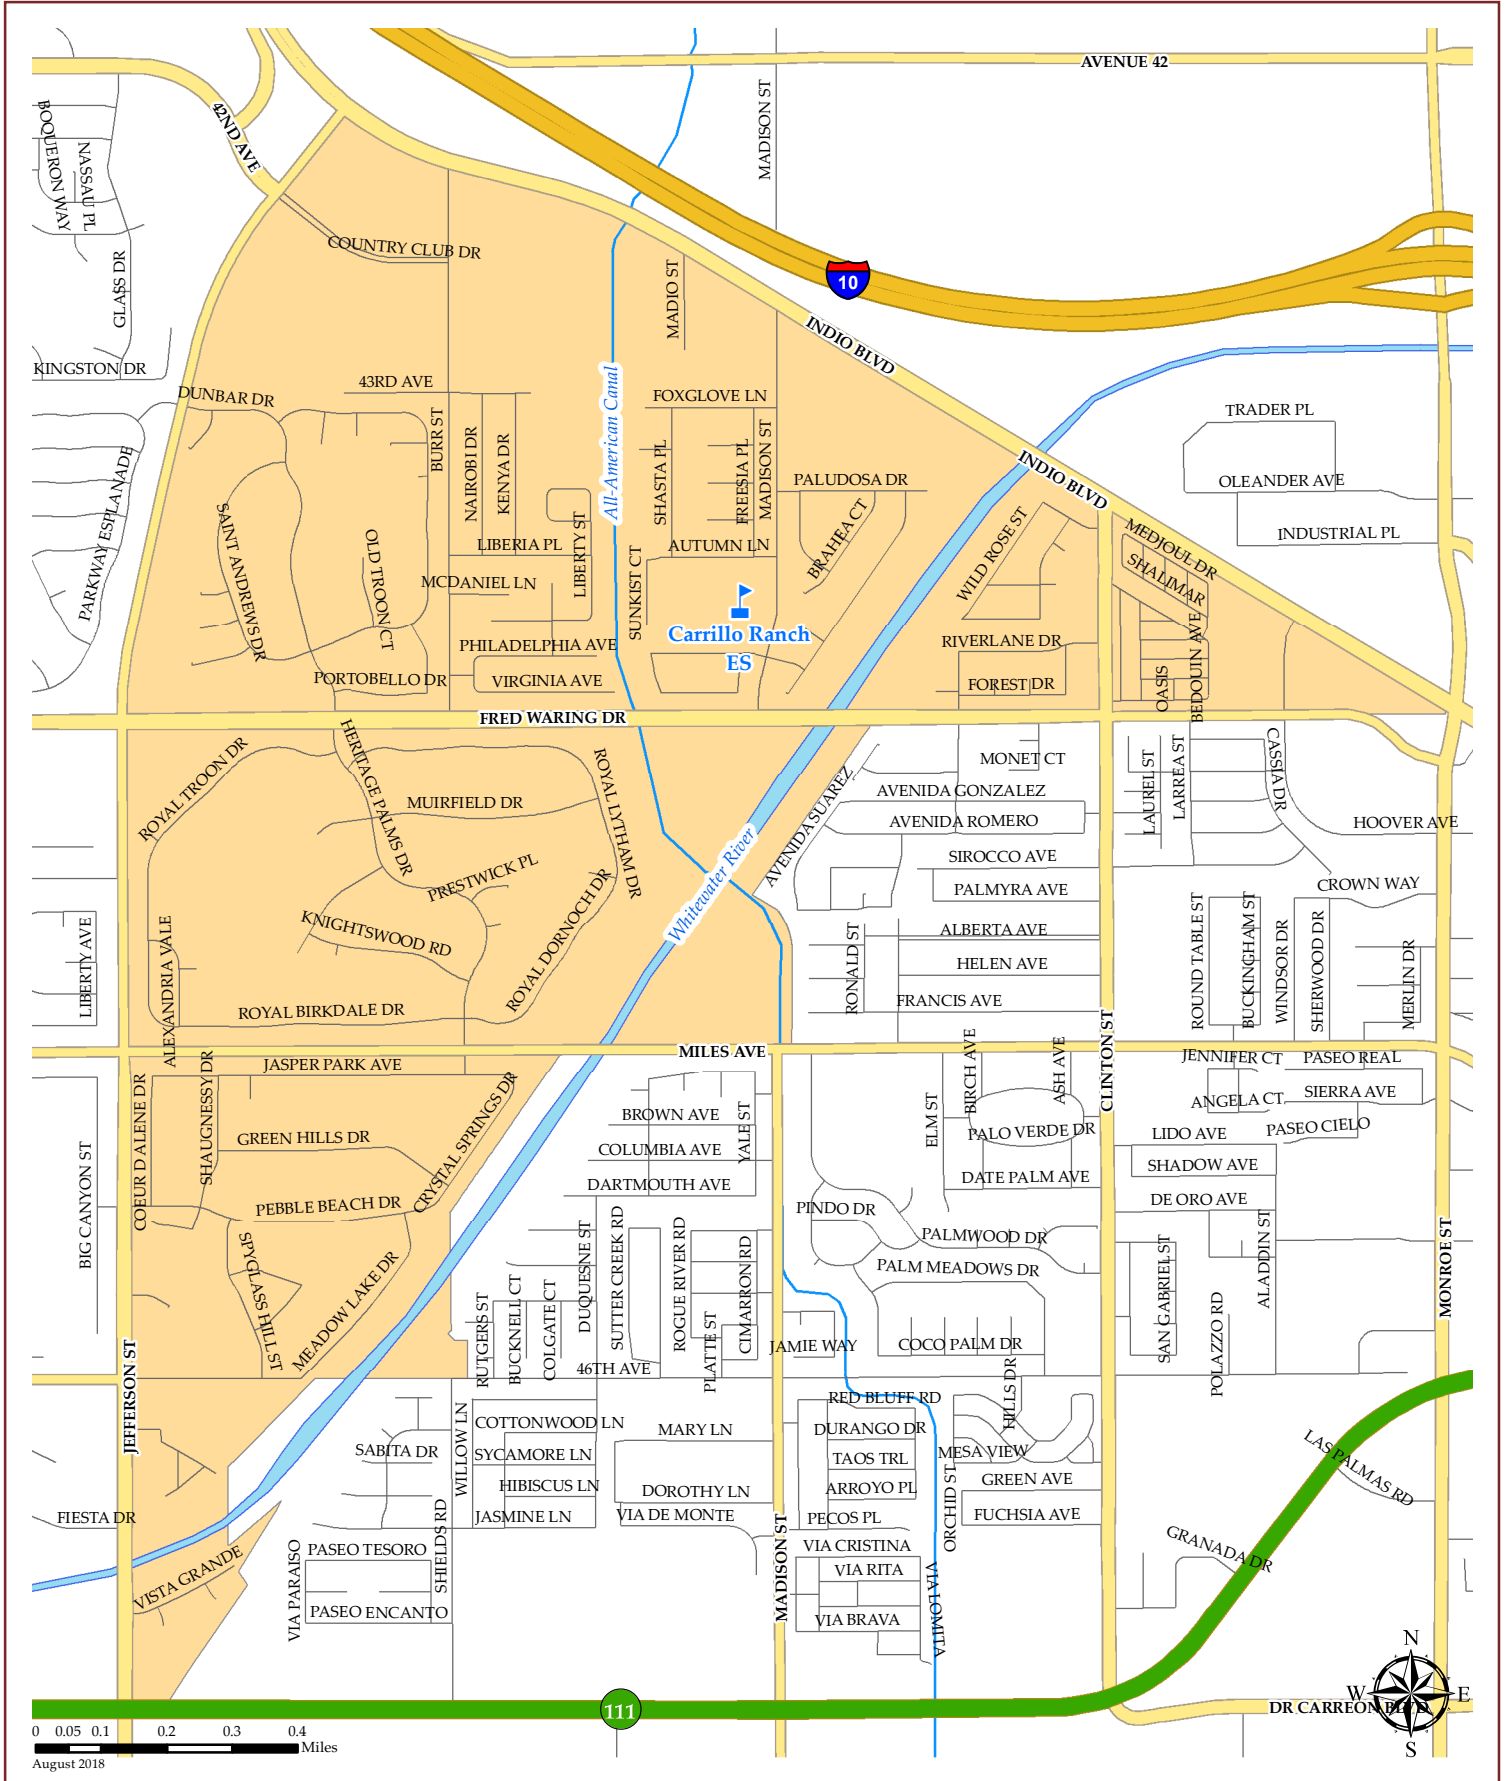

DESERT SANDS UNIFIED SCHOOL DISTRICT

CARRILLO RANCH ELEMENTARY SCHOOL ATTENDANCE BOUNDARIES

0 0.05 0.1 0.2 0.3 0.4 Miles
August 2018