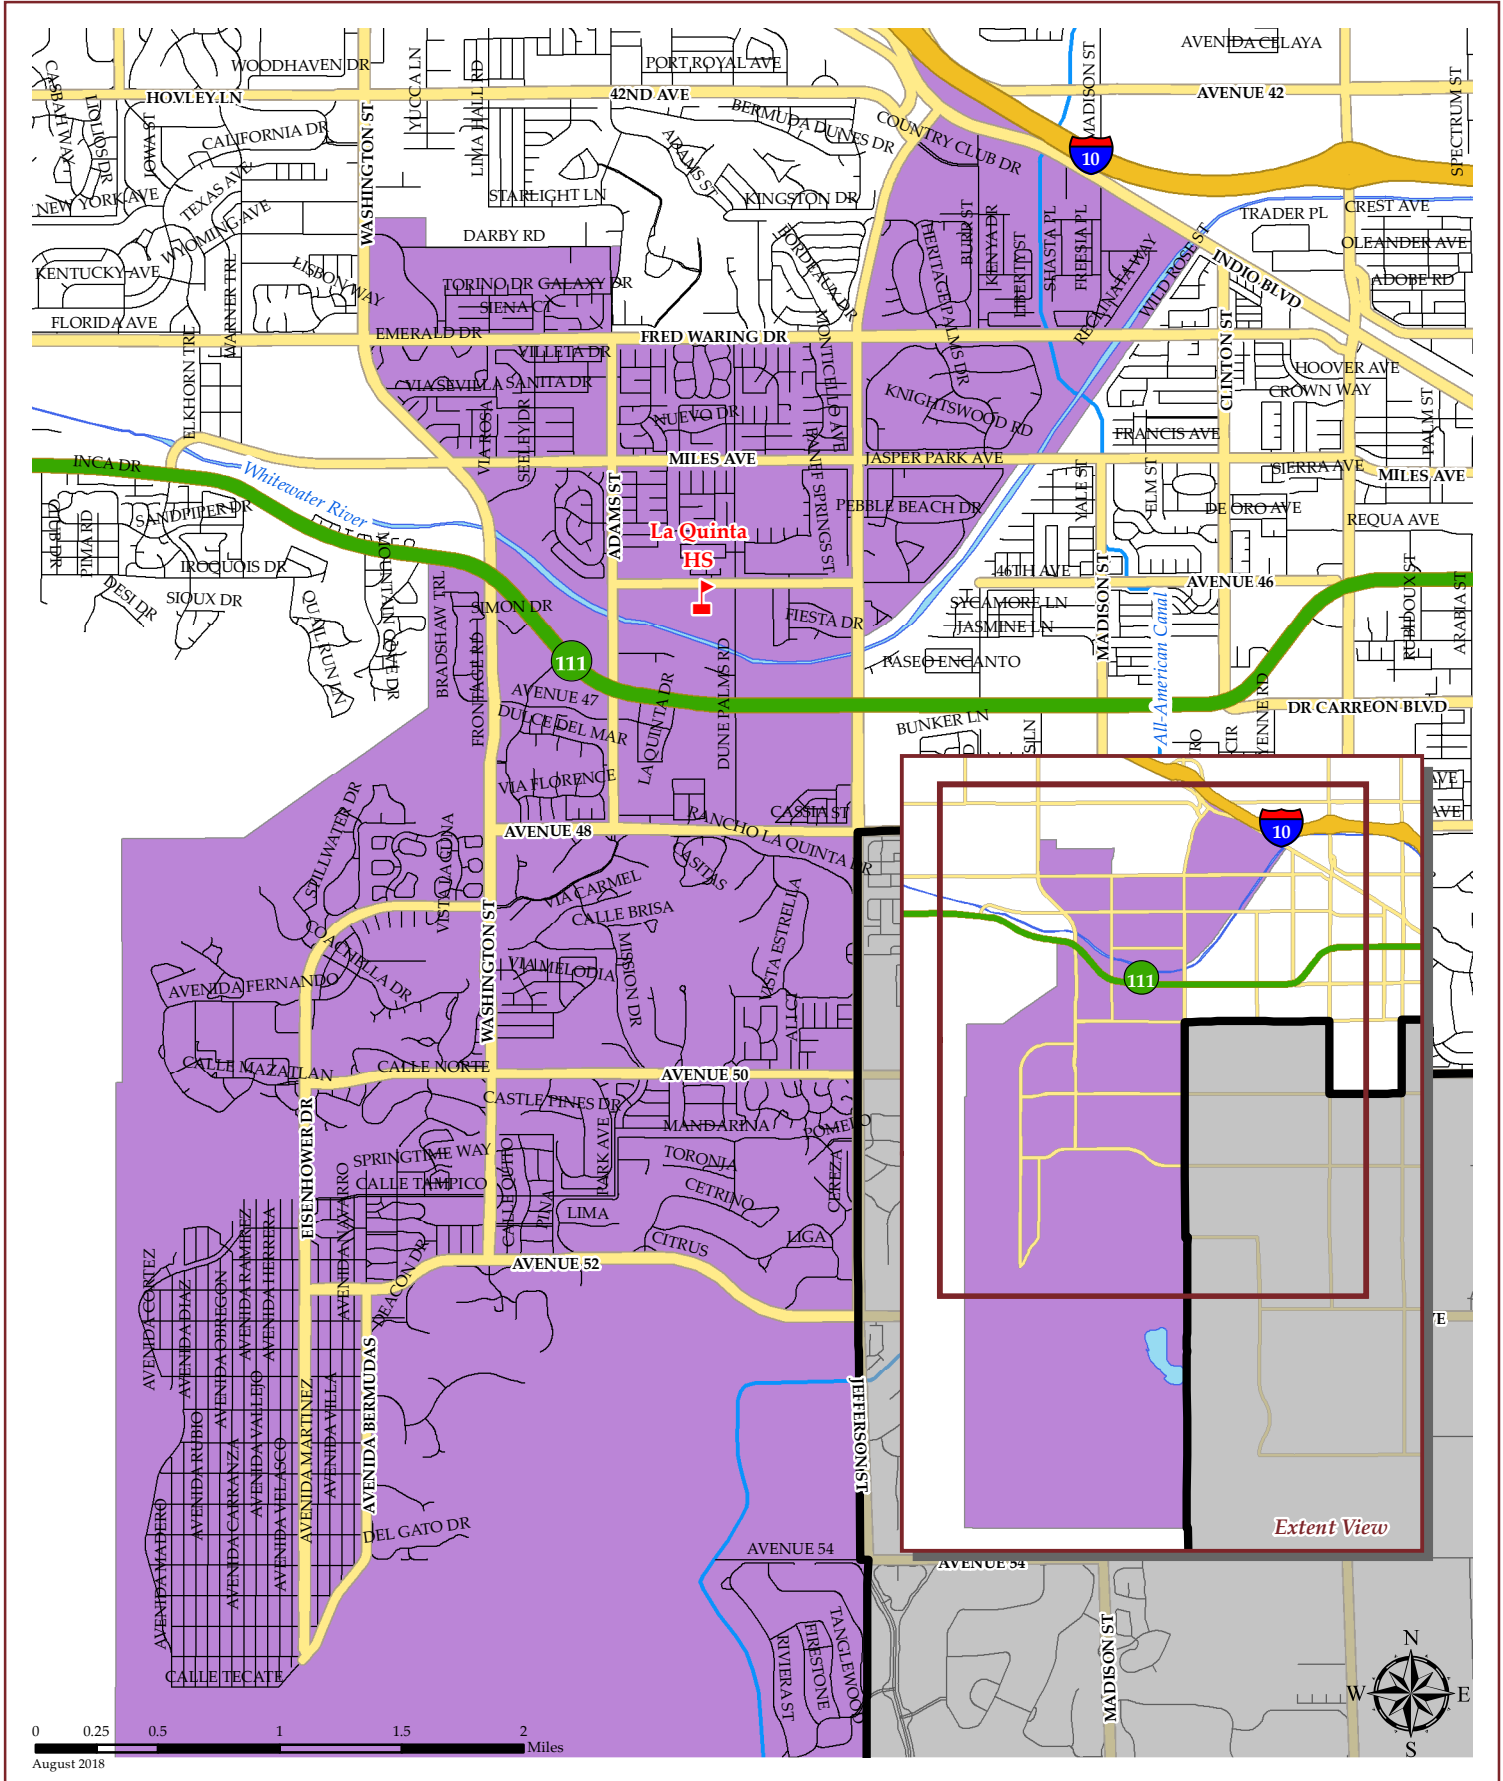

DESERT SANDS UNIFIED SCHOOL DISTRICT

LA QUINTA HIGH SCHOOL ATTENDANCE BOUNDARIES

0 0.25 0.5 1 1.5 2 Miles
August 2018