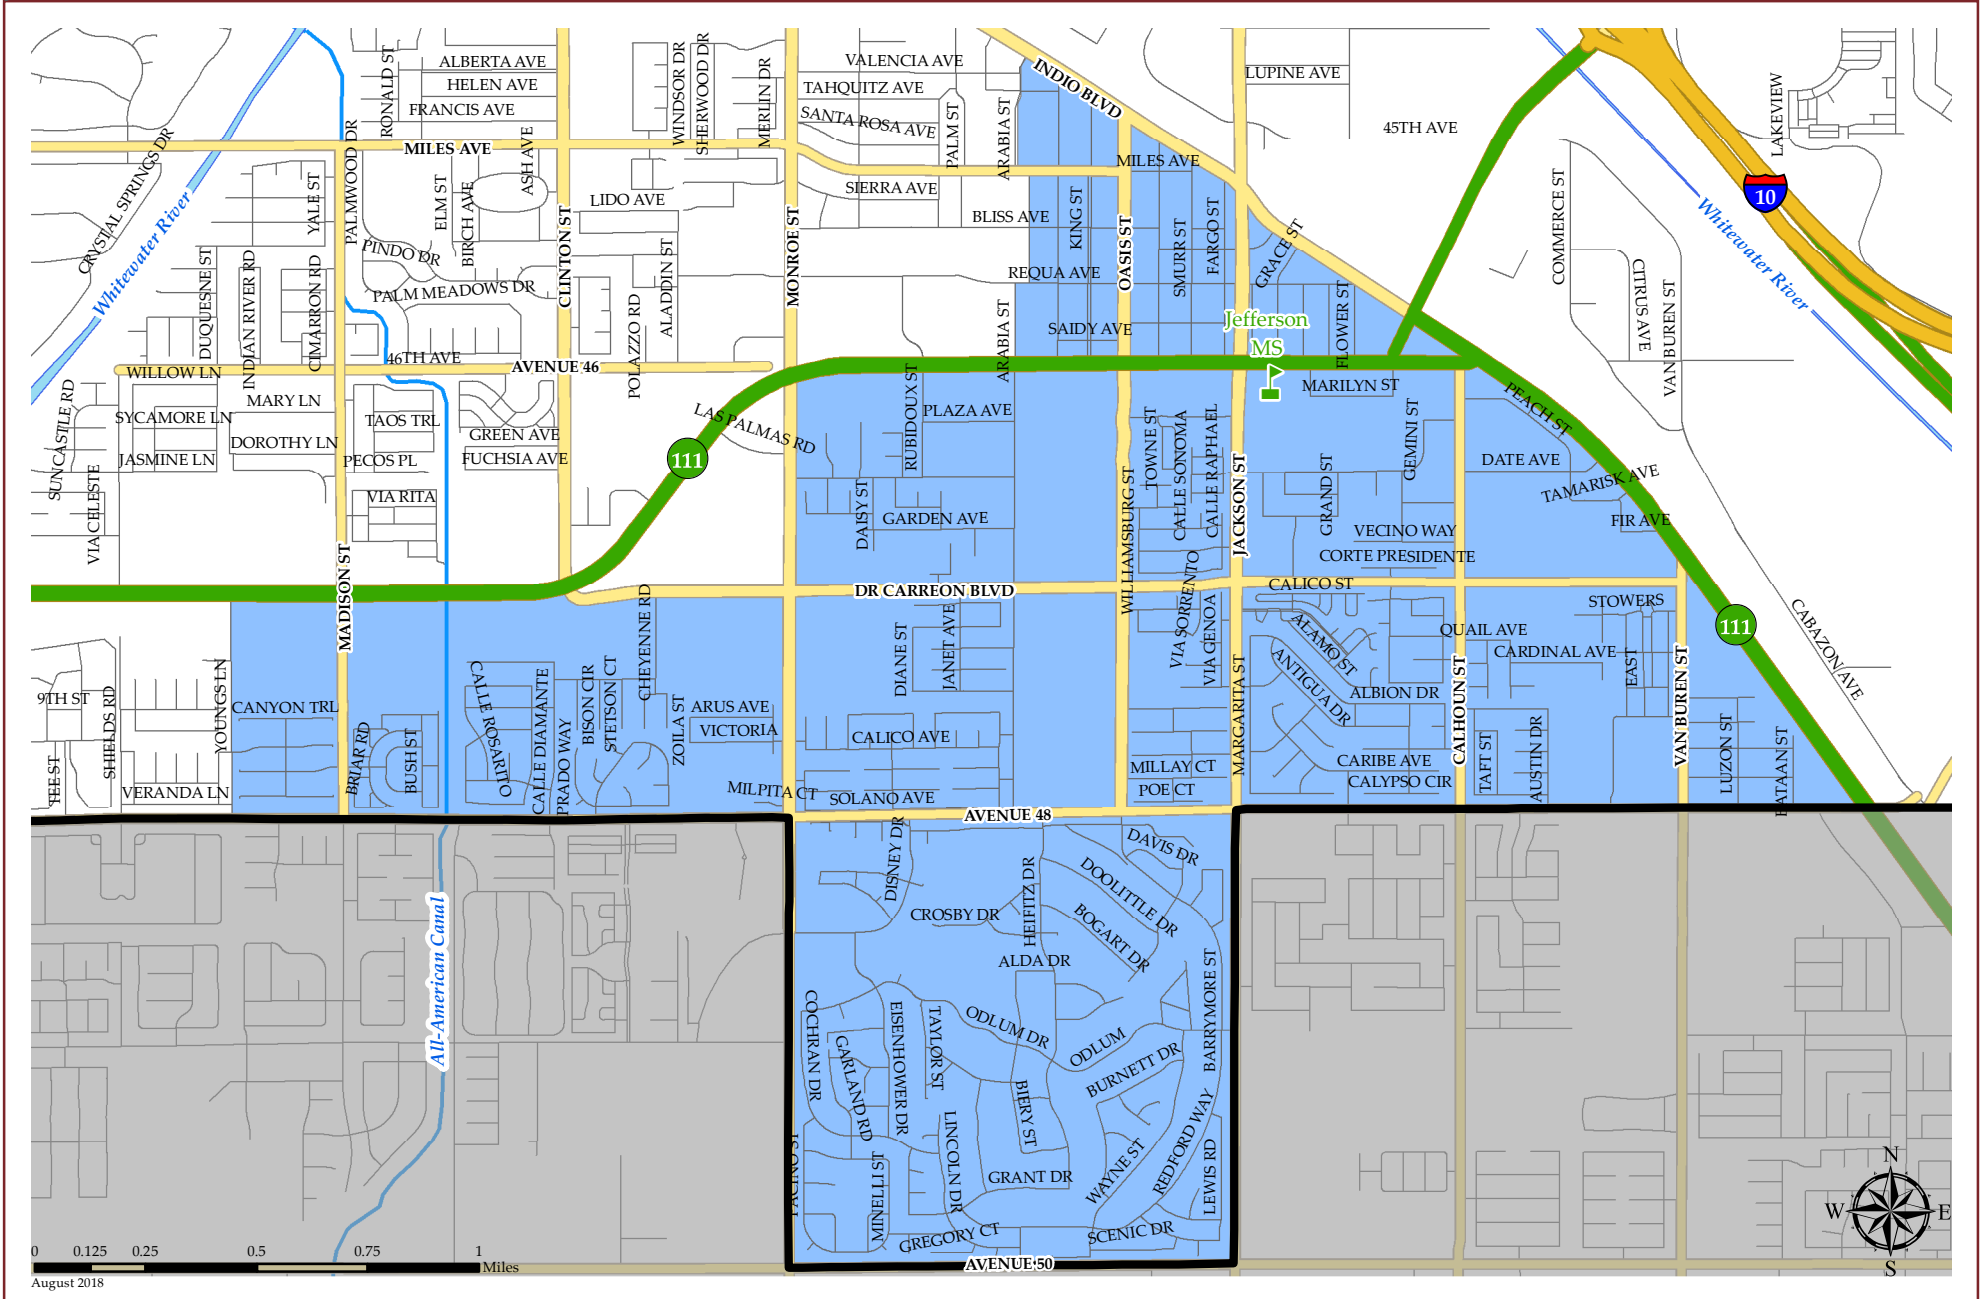

DESERT SANDS UNIFIED SCHOOL DISTRICT

JEFFERSON MIDDLE SCHOOL ATTENDANCE BOUNDARIES

August 2018